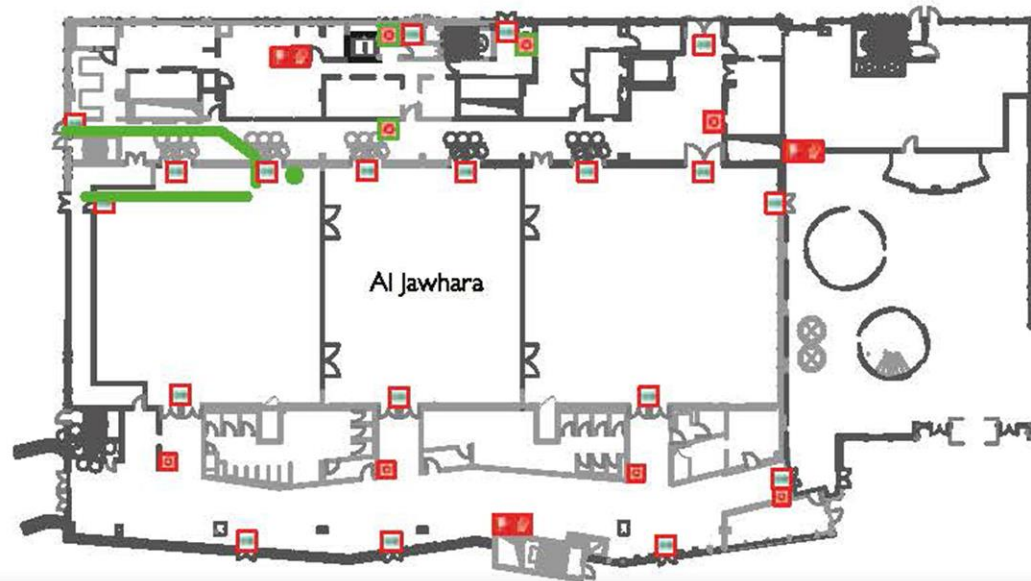

EVENTS CENTER

EVENTS CENTER

Meeting Room	Boardroom Style	U-shape Style	Hollow Square Style	Cabaret Style	Classroom Style	Banquet Style	Theatre Style	Reception Style
Al Jawhara	156	156	192	480	384	700	808	857
Al Jawhara 1	48	48	60	144	128	230	280	294
Al Jawhara 2	48	48	60	152	120	190	238	263
Al Jawhara 3	60	60	72	184	138	280	290	300
Emerald	44	42	48	45	45	54	77	85
Emerald 1	18	15	18	20	18	24	27	30
Emerald 2	26	27	30	25	27	30	50	55
Ruby	20	30	30	30	30	36	64	60
Ruby 1	6	15	12	15	12	18	32	30
Ruby 2	14	15	18	15	18	18	32	30
Opal	12	0	0	0	0	0	0	0
Amber	12	15	12	20	18	24	27	30
Topaz	22	21	24	25	27	30	36	40

Meeting Room	Room Dimensions	Area	Ceiling Height	Door Dimensions	Floor Level	Natural Lighting
	L x W	Sq M		H x W		
Al Jawhara	55 X 18.5	1017.5	8	2.3 X 2.8	GRND	N
Emerald	18.5 X 6.5	120	9	2.9 X 0.9	1st Fir	Y
Ruby	14 X 6.5	91	3	2.3 X 0.9	1st Fir	Y
Opal	8 X 5.5	44	3	2.3 X 0.9	1st Fir	Y
Amber	6 X 5.5	33	3	2.3 X 0.9	1st Fir	N
Topaz	9 X 5.7	51	9	2.3 X 0.10	1st Fir	N